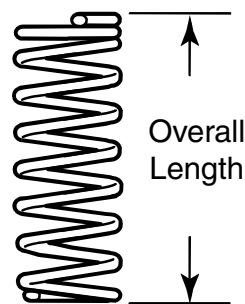

Handyman Springs

Extension Springs

Part No.	Outs Diameter	Length	Wire	ty. Per Bag
SP 9600	1/4"	1-1/2"	.035	2
SP 9601	5/16"	1-1/2"	.020	2
SP 9602	7/16"	1-1/2"	.047	2
SP 9603	1/4"	1-7/8"	.035	2
SP 9604	11/32"	1-7/8"	.025	2
SP 9605	7/16"	1-7/8"	.047	2
SP 9606	5/32"	2-1/2"	.020	2
SP 9607	1/4"	2-1/2"	.016	2
SP 9608	7/16"	2-1/2"	.047	2
SP 9609	7/16"	2"	.062	2
SP 9610	5/8"	2-1/2"	.072	2
SP 9611	9/16"	3"	.054	2
SP 9612	7/16"	2-3/4"	.034	2
SP 9613	1/2"	1-5/8"	.080	2
SP 9614	3/4"	2"	.105	2
SP 9615	3/4"	2-1/4"	.105	2
SP 9616	3/4"	2-7/16"	.105	2
SP 9617	3/4"	2-5/8"	.105	2
SP 9618	5/8"	3-1/4"	.072	2
SP 9619	3/4"	2-7/8"	.105	2
SP 9620	3/4"	3-1/8"	.105	2
SP 9621	15/32"	4-1/2"	.041	2
SP 9622	5/8"	6-1/2"	.054	2
SP 9623	13/16"	3-1/8"	Trampoline .120	2
SP 9624	13/16"	4"	.120	2
SP 9625	1-1/16"	5-1/2"	Hobby Horse Gate Spring	1
SP 9626	15/16"	8"	Gate Spring	1
SP 9627	7/8"	6"	.091	1
SP 9628	1-1/6"	7"	.105	1
SP 9629	1-1/4"	6-1/2"	.162	1
SP 9630	1"	7"	.135	1
SP 9631	3/4"	6-1/2"	.091	1
SP 9632	1/2"	8-1/2"	.047	1
SP 9633	7/16"	8-1/2"	.047	1
SP 9634	9/16"	8-1/2"	.054	1
SP 9635	5/8"	8-1/2"	.080	1
SP 9636	1"	8-1/2"	.120	1
SP 9637	1"	12"	.105	1
SP 9638	7/16"	10-1/4"	.041	1
SP 9639	9/16"	16-1/2"	.054	1
SP 9645	1-1/8"	16"	.105	1

Compression Springs

Part No.	Outs Diameter	Length	Wire	Per Bag
SP 9700	1/4"	1/2"	.035	6
SP 9701	1/4"	1"	.035	6
SP 9702	3/8"	3/4"	.032	6
SP 9703	3/8"	1-1/8"	.041	4
SP 9704	7/32"	1-3/4"	.020	4
SP 9705	7/16"	2-1/8"	.031	4
SP 9706	1/2"	1-1/2"	.041	2
SP 9707	9/16"	1-3/8"	.072	2
SP 9708	11/16"	1-1/4"	.091	2
SP 9709	13/32"	2-3/4"	.047	2
SP 9710	1/2"	2-3/4"	.072	2
SP 9711	23/32"	3-1/2"	.041	2
SP 9712	9/16"	3"	.054	2
SP 9713	7/8"	4"	.080	2

Description: Nickel plated spring steel; used for a variety of household applications.

Wood Screen Door Springs (Bulk)

Part No.	Outside Diameter	Wire	Qty. Per Box
SP 9640	5/16"	.050	10
SP 9641	23/64"	.059	10
SP 9642	13/32"	.060	10
SP 9643	15/32"	.065	10
SP 9644	1/2"	.075	10