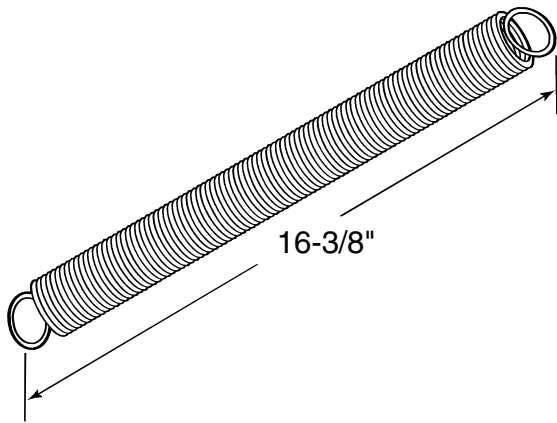

Handyman Springs

Extension Springs

Part No.	Outs Diameter	Length	Wire	ty. Per Bag
SP 9600	1/4"	1-1/2"	.035	2
SP 9601	5/16"	1-1/2"	.020	2
SP 9602	7/16"	1-1/2"	.047	2
SP 9603	1/4"	1-7/8"	.035	2
SP 9604	11/32"	1-7/8"	.025	2
SP 9605	7/16"	1-7/8"	.047	2
SP 9606	5/32"	2-1/2"	.020	2
SP 9607	1/4"	2-1/2"	.016	2
SP 9608	7/16"	2-1/2"	.047	2
SP 9609	7/16"	2"	.062	2
SP 9610	5/8"	2-1/2"	.072	2
SP 9611	9/16"	3"	.054	2
SP 9612	7/16"	2-3/4"	.034	2
SP 9613	1/2"	1-5/8"	.080	2
SP 9614	3/4"	2"	.105	2
SP 9615	3/4"	2-1/4"	.105	2
SP 9616	3/4"	2-7/16"	.105	2
SP 9617	3/4"	2-5/8"	.105	2
SP 9618	5/8"	3-1/4"	.072	2
SP 9619	3/4"	2-7/8"	.105	2
SP 9620	3/4"	3-1/8"	.105	2
SP 9621	15/32"	4-1/2"	.041	2
SP 9622	5/8"	6-1/2"	.054	2
SP 9623	13/16"	3-1/8"	Trampoline .120	2
SP 9624	13/16"	4"	.120	2
SP 9625	1-1/16"	5-1/2"	Hobby Horse Gate Spring	1
SP 9626	15/16"	8"	Gate Spring	1
SP 9627	7/8"	6"	.091	1
SP 9628	1-1/6"	7"	.105	1
SP 9629	1-1/4"	6-1/2"	.162	1
SP 9630	1"	7"	.135	1
SP 9631	3/4"	6-1/2"	.091	1
SP 9632	1/2"	8-1/2"	.047	1
SP 9633	7/16"	8-1/2"	.047	1
SP 9634	9/16"	8-1/2"	.054	1
SP 9635	5/8"	8-1/2"	.080	1
SP 9636	1"	8-1/2"	.120	1
SP 9637	1"	12"	.105	1
SP 9638	7/16"	10-1/4"	.041	1
SP 9639	9/16"	16-1/2"	.054	1
SP 9645	1-1/8"	16"	.105	1

Compression Springs

Part No.	Outs Diameter	Length	Wire	Per Bag
SP 9700	1/4"	1/2"	.035	6
SP 9701	1/4"	1"	.035	6
SP 9702	3/8"	3/4"	.032	6
SP 9703	3/8"	1-1/8"	.041	4
SP 9704	7/32"	1-3/4"	.020	4
SP 9705	7/16"	2-1/8"	.031	4
SP 9706	1/2"	1-1/2"	.041	2
SP 9707	9/16"	1-3/8"	.072	2
SP 9708	11/16"	1-1/4"	.091	2
SP 9709	13/32"	2-3/4"	.047	2
SP 9710	1/2"	2-3/4"	.072	2
SP 9711	23/32"	3-1/2"	.041	2
SP 9712	9/16"	3"	.054	2
SP 9713	7/8"	4"	.080	2

Description: Nickel plated spring steel; used for a variety of household applications.

Wood Screen Door Springs (Bulk)

Part No.	Outside Diameter	Wire	Qty. Per Box
SP 9640	5/16"	.050	10
SP 9641	23/64"	.059	10
SP 9642	13/32"	.060	10
SP 9643	15/32"	.065	10
SP 9644	1/2"	.075	10