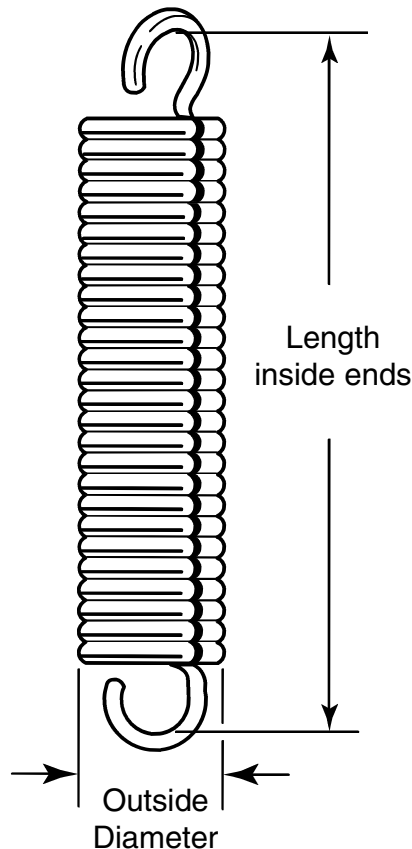

Handyman Springs

Extension Springs

Part No.	Outs Diameter	Length	Wire	ty. Per Bag
SP 9600	1/4"	1-1/2"	.035	2
SP 9601	5/16"	1-1/2"	.020	2
SP 9602	7/16"	1-1/2"	.047	2
SP 9603	1/4"	1-7/8"	.035	2
SP 9604	11/32"	1-7/8"	.025	2
SP 9605	7/16"	1-7/8"	.047	2
SP 9606	5/32"	2-1/2"	.020	2
SP 9607	1/4"	2-1/2"	.016	2
SP 9608	7/16"	2-1/2"	.047	2
SP 9609	7/16"	2"	.062	2
SP 9610	5/8"	2-1/2"	.072	2
SP 9611	9/16"	3"	.054	2
SP 9612	7/16"	2-3/4"	.034	2
SP 9613	1/2"	1-5/8"	.080	2
SP 9614	3/4"	2"	.105	2
SP 9615	3/4"	2-1/4"	.105	2
SP 9616	3/4"	2-7/16"	.105	2
SP 9617	3/4"	2-5/8"	.105	2
SP 9618	5/8"	3-1/4"	.072	2
SP 9619	3/4"	2-7/8"	.105	2
SP 9620	3/4"	3-1/8"	.105	2
SP 9621	15/32"	4-1/2"	.041	2
SP 9622	5/8"	6-1/2"	.054	2
SP 9623	13/16"	3-1/8"	Trampoline .120	2
SP 9624	13/16"	4"	.120	2
SP 9625	1-1/16"	5-1/2"	Hobby Horse Gate Spring	1
SP 9626	15/16"	8"	Gate Spring	1
SP 9627	7/8"	6"	.091	1
SP 9628	1-1/6"	7"	.105	1
SP 9629	1-1/4"	6-1/2"	.162	1
SP 9630	1"	7"	.135	1
SP 9631	3/4"	6-1/2"	.091	1
SP 9632	1/2"	8-1/2"	.047	1
SP 9633	7/16"	8-1/2"	.047	1
SP 9634	9/16"	8-1/2"	.054	1
SP 9635	5/8"	8-1/2"	.080	1
SP 9636	1"	8-1/2"	.120	1
SP 9637	1"	12"	.105	1
SP 9638	7/16"	10-1/4"	.041	1
SP 9639	9/16"	16-1/2"	.054	1
SP 9645	1-1/8"	16"	.105	1

Compression Springs

Part No.	Outs Diameter	Length	Wire	Per Bag
SP 9700	1/4"	1/2"	.035	6
SP 9701	1/4"	1"	.035	6
SP 9702	3/8"	3/4"	.032	6
SP 9703	3/8"	1-1/8"	.041	4
SP 9704	7/32"	1-3/4"	.020	4
SP 9705	7/16"	2-1/8"	.031	4
SP 9706	1/2"	1-1/2"	.041	2
SP 9707	9/16"	1-3/8"	.072	2
SP 9708	11/16"	1-1/4"	.091	2
SP 9709	13/32"	2-3/4"	.047	2
SP 9710	1/2"	2-3/4"	.072	2
SP 9711	23/32"	3-1/2"	.041	2
SP 9712	9/16"	3"	.054	2
SP 9713	7/8"	4"	.080	2

Description: Nickel plated spring steel; used for a variety of household applications.

Wood Screen Door Springs (Bulk)

Part No.	Outside Diameter	Wire	Qty. Per Box
SP 9640	5/16"	.050	10
SP 9641	23/64"	.059	10
SP 9642	13/32"	.060	10
SP 9643	15/32"	.065	10
SP 9644	1/2"	.075	10